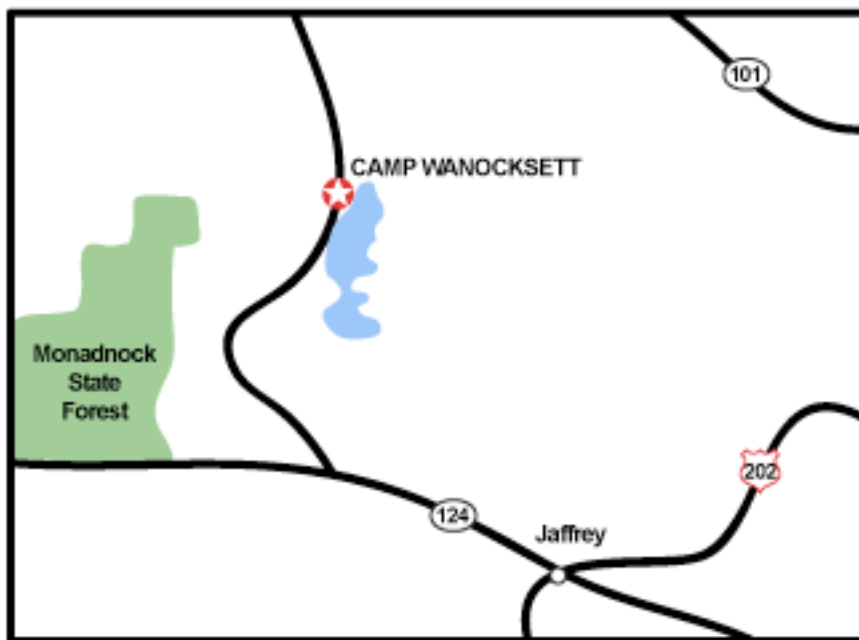

Directions to Camp Wanocksett
642 Upper Jaffrey Rd.

Dublin, NH 03444

Camp Phone: 603-563-8550

For Reservations contact
Nashua Valley Council, BSA at: 978-534-3532

Camp Wanocksett is located on the border of Jaffrey and Dublin,
New Hampshire

- * From MA Rt. 2 take exit 24 to Rt. 140 North.
- * Follow Rt. 140 to Rt. 12 North in Winchendon, MA
- * Follow Rt. 12 North to Rt. 202 North.
- * Follow Rt. 202 North to Rt. 124 in Jaffrey, NH.
- * Turn left on Rt. 124. Follow Rt. 124 approx. 3 miles
- * Turn right onto Dublin Rd, at the sign for Monadnock State
Park.
- * Follow Dublin Rd. approx 3 miles to Camp Wanocksett
- * The Camp Wanocksett parking lot is on the right.