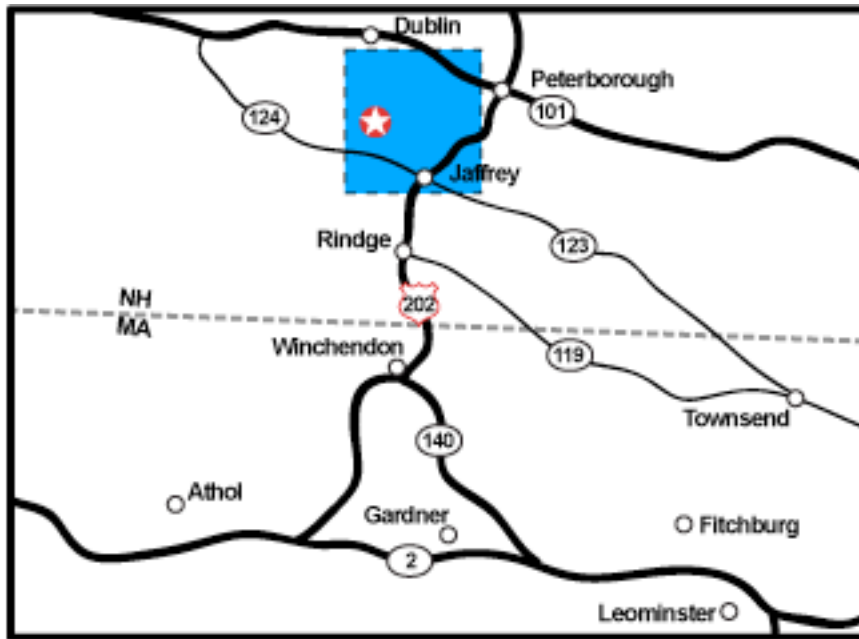

Directions to Camp Wanocksett
642 Upper Jaffrey Rd.

Dublin, NH 03444

Camp Phone: 603-563-8550

For Reservations contact
Nashua Valley Council, BSA at: 978-534-3532

Camp Wanocksett is located on the border of Jaffrey and Dublin,
New Hampshire

- * From MA Rt. 2 take exit 24 to Rt. 140 North.
- * Follow Rt. 140 to Rt. 12 North in Winchendon, MA
- * Follow Rt. 12 North to Rt. 202 North.
- * Follow Rt. 202 North to Rt. 124 in Jaffrey, NH.
- * Turn left on Rt. 124. Follow Rt. 124 approx. 3 miles
- * Turn right onto Dublin Rd, at the sign for Monadnock State
Park.
- * Follow Dublin Rd. approx 3 miles to Camp Wanocksett
- * The Camp Wanocksett parking lot is on the right.